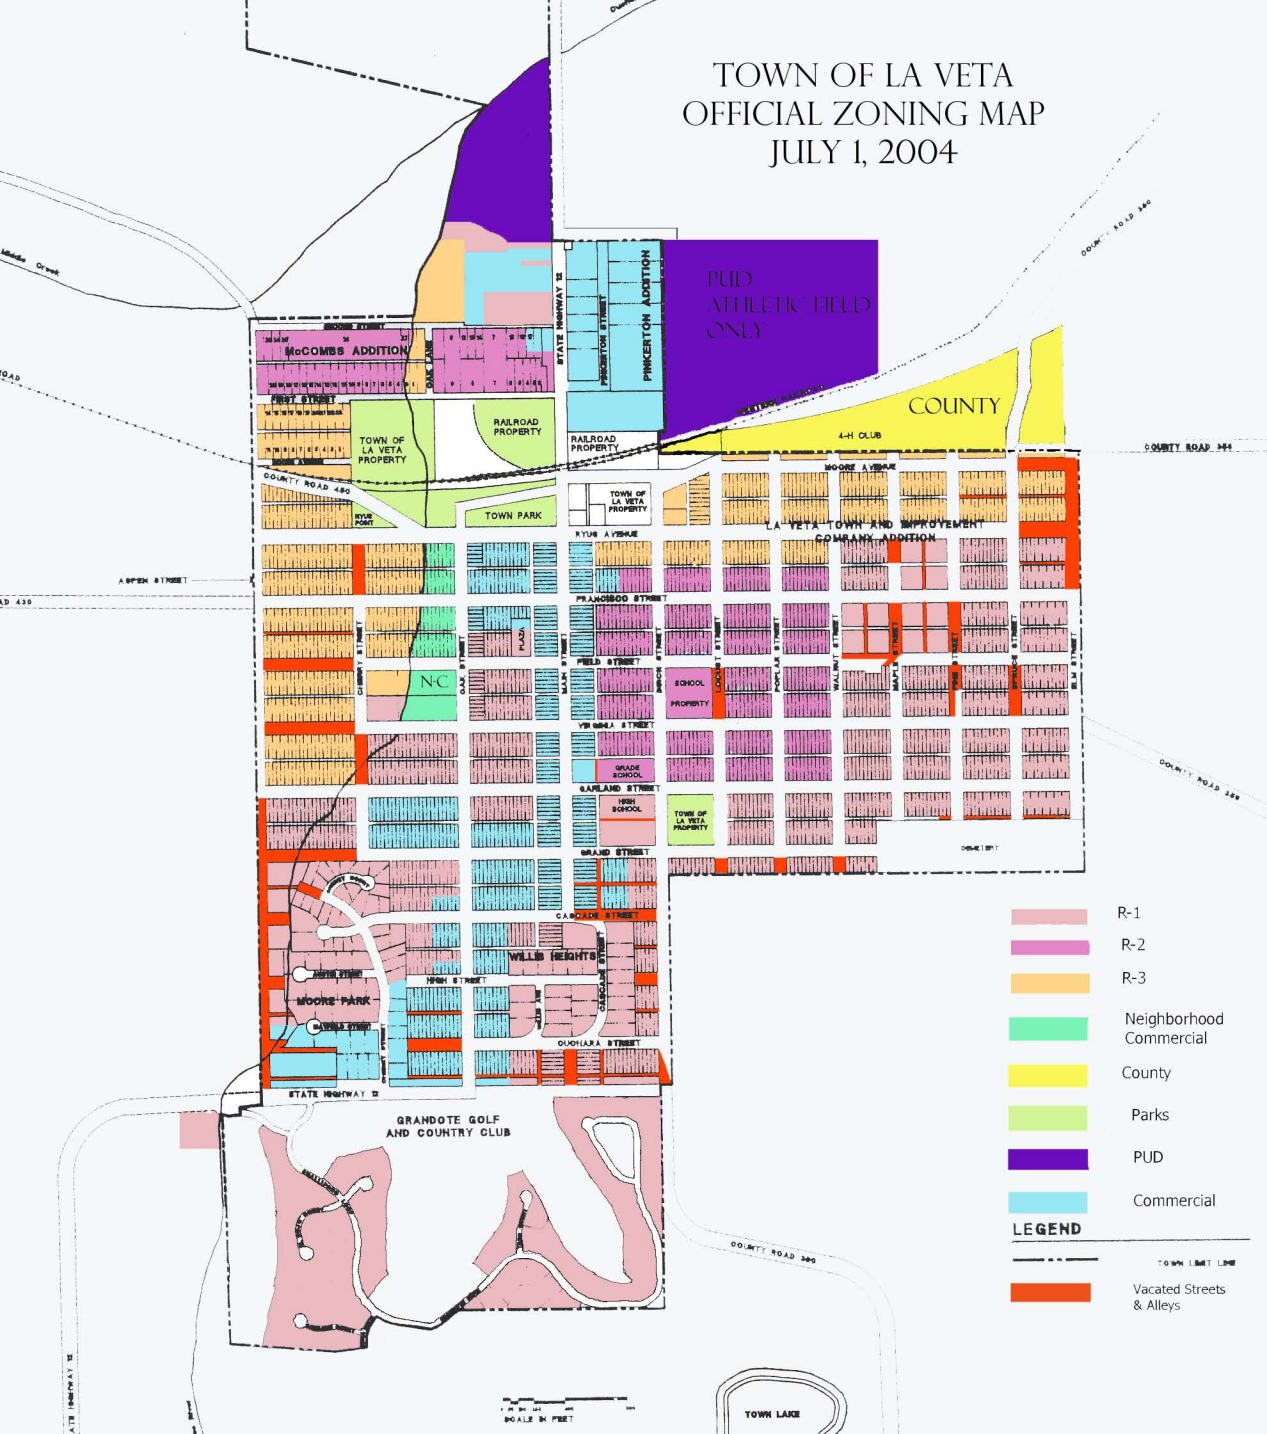

TOWN OF LA VETA OFFICIAL ZONING MAP JULY 1, 2004

- R-1
 - R-2
 - R-3
 - Neighborhood Commercial
 - County
 - Parks
 - PUD
 - Commercial
- LEGEND**
- TOWN LIMIT LINE
 - Vacated Streets & Alleys

0 100 200 300 400
SCALE IN FEET